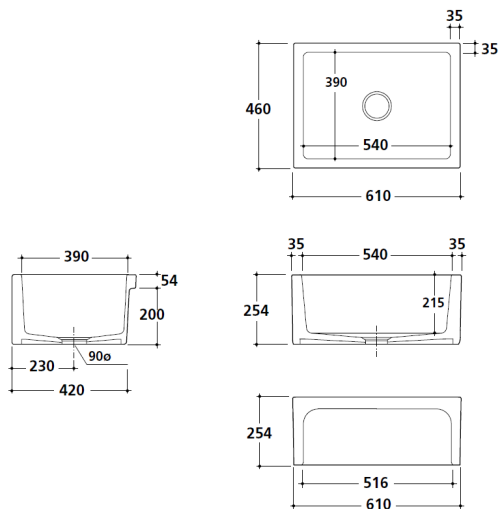

PATRI 60 X 46

Product Codes: PA60FS-B, PA60FS-F