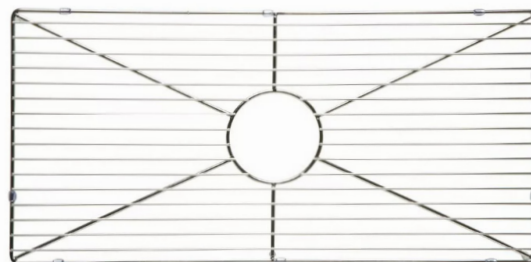

PATRI 75 GRID STAINLESS STEEL

Product Code: PA75SSG

Price: $149

CARE & MAINTENANCE

Damage from sharp or metallic objects such as metal cutlery. Try to avoid metal objects coming in contact with the surface by using protective drainers and cutlery holders. Please do not over-tighten any fittings as this may cause the surface of your ceramic sink to crack.

WARRANTY

Turner Hastings ensures that all of its products are made using the highest quality materials and workmanship. Should you find a fault with either the materials or the workmanship within their warranty period noted below, Turner Hastings will, at its discretion, repair or supply a replacement for the faulty product or component.

Patri Fine Fireclay Sinks - **LIFETIME WARRANTY**